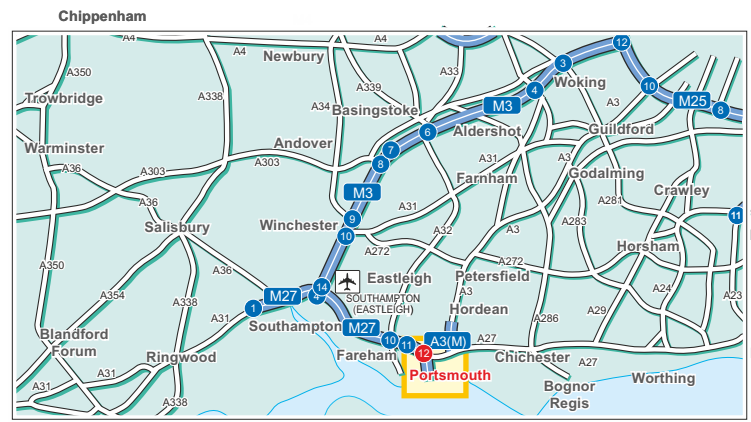

**THE PORTSMOUTH GRAMMAR SCHOOL**

**The Portsmouth Grammar School**  
High Street, Old Portsmouth  
Hampshire PO1 2LN

Tel: 023 9236 0036  
Fax: 023 9236 4256

**PGS Playing Fields**  
London Road, Hilsea  
Hampshire PO2 9RP

**Directions to Hilsea Playing Fields:**

At the junction of the A27 and M27 take exit for Hilsea A3 (S). From the Portsbridge roundabout take London Road to Hilsea and Northend. To access the playing fields and Hilsea Lido parking, take the right hand lane for City Centre and Ferries. Keep right towards Shell garage. The entrance for the Hilsea playing fields is on the left immediately before garage forecourt.

**Parking for Hilsea Playing Fields:**

Parking is available at the Hilsea Lido which is on the left hand side immediately after the Shell garage and bus stop and before the roundabout. Additional parking is available immediately on the left hand side after exiting south on the London Road from the Portsbridge roundabout.