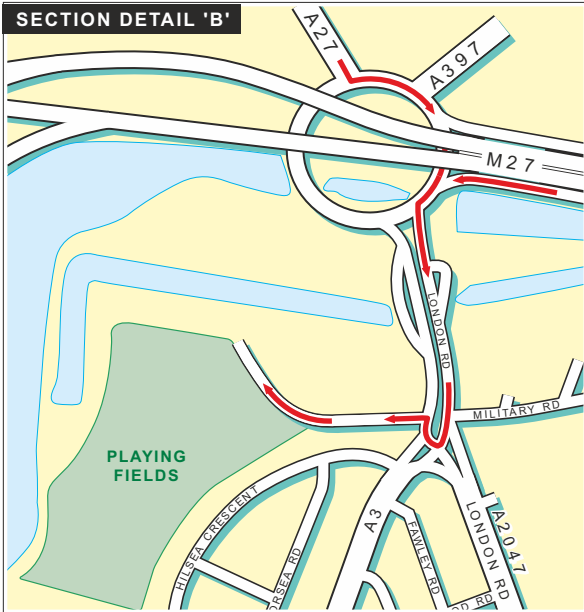

**Directions to Hilsea Playing Fields:**

At the junction of the A27 and M27 take exit for Hilsea A3 (S). From the Portsbridge roundabout take London Road to Hilsea and Northend. To access the playing fields and Hilsea Lido parking, take the right hand lane for City Centre and Ferries. Keep right towards Shell garage. The entrance for the Hilsea playing fields is on the left immediately before garage forecourt.

**Parking for Hilsea Playing Fields:**

Parking is available at the Hilsea Lido which is on the left hand side immediately after the Shell garage and bus stop and before the roundabout. Additional parking is available immediately on the left hand side after exiting south on the London Road from the Portsbridge roundabout.

There is no parking available for spectators at the playing fields.