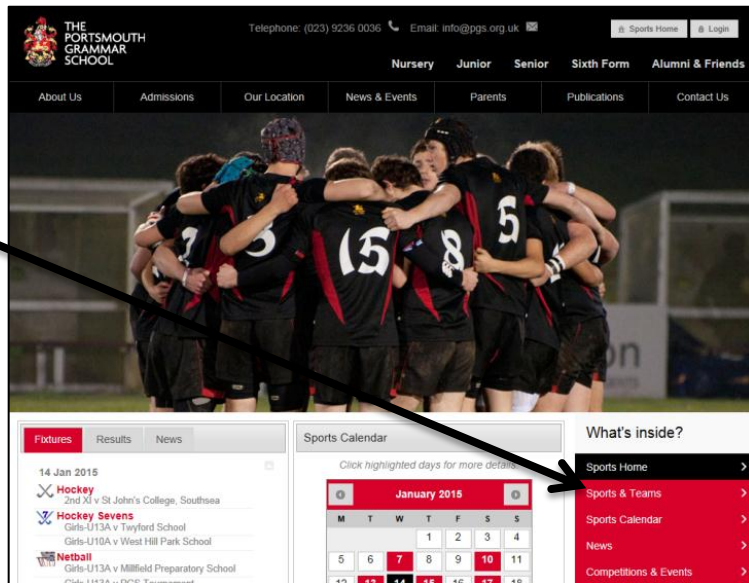

Step 1 – Access Sports Website

Type www.pgssport.uk in your browser

Step 2 – Find Sport & Team

You will need to find the sport & team your child is playing in

Click on the icon 'Sports & Teams'

Click on the sport

For example:

Rugby Union

Step 3 – Find Team

Select the Team

Select a Season [2014/15] Select a sport [Rugby Union]

2014/15 RUGBY UNION TEAMS

Team	Coach	Captain	Fixtures & Results
1st XV	Mr Tom Clayton-Shepherd	Oliver Brown	(20)
Boys-U18B	Mr Nick Gallop	tbc	(13)
Boys-U16A	Mr Andrew Seddon	Oakley Murphy	(20)
Boys-U16B	Jim Herbert	tbc	(12)
Boys-U15A	Chris Dossett	George Wilcockson	(25)
Boys-U15B	Mick Earley	tbc	(17)
Boys-U14A	Scott Curwood	tbc	(23)
Boys-U14B	Sam Lavery	J Furniss	(18)