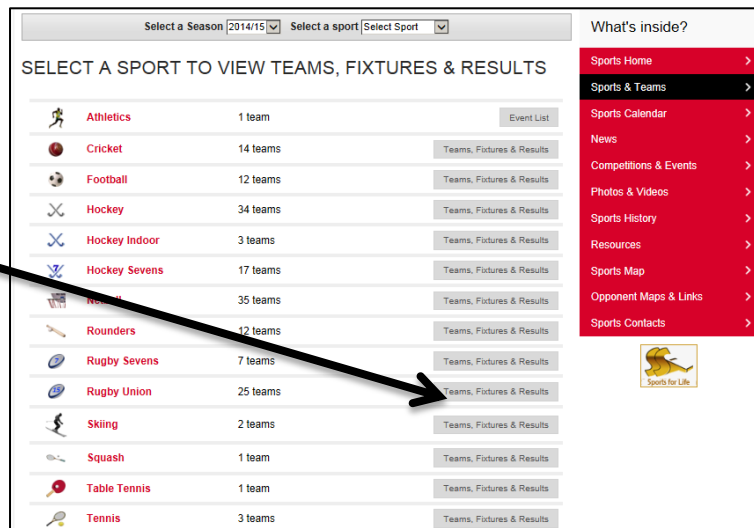

What's inside?

- [Sports Home](#)
- [Sports & Teams](#)
- [Sports Calendar](#)
- [News](#)
- [Competitions & Events](#)
- [Photos & Videos](#)
- [Sports History](#)
- [Resources](#)
- [Sports Map](#)

How to find a Team Sheet?

Step 1 – Access Sports Website

Type www.pgssport.uk in your browser

Step 2 – Find Sport & Team

You will need to find the sport & team your child is playing in

Click on the icon 'Sports & Teams'

Click on the sport

For example:

Rugby Union

Step 3 – Find Team

Select the Team

Select a Season [2014/15] Select a sport [Rugby Union]

2014/15 RUGBY UNION TEAMS

Team	Coach	Captain	Fixtures & Results
1st XV	Mr Tom Clayton-Shepherd	Oliver Brown	(20)
Boys-U18B	Mr Nick Gallop	tbc	(13)
Boys-U16A	Mr Andrew Seddon	Oakley Murphy	(20)
Boys-U16B	Jim Herbert	tbc	(12)
Boys-U15A	Chris Dossett	George Wilcockson	(25)
Boys-U15B	Mick Earley	tbc	(17)
Boys-U14A	Scott Curwood	tbc	(23)
Boys-U14B	Sam Lavery	J Furniss	(18)